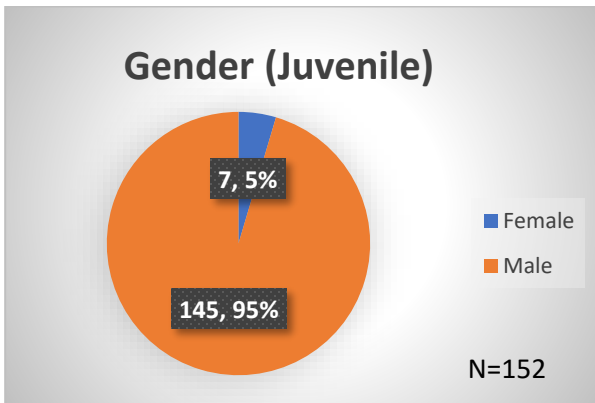

**Daily Data Dashboard – June 26, 2023**  
**Demographics for JTDC Population**  
**Monday Morning Midnight Count**

Total # of probation Involved youth<sup>1</sup>: 1,218

<sup>1</sup> Probation Active: Any youth who is pending sentencing with an active social history, has been formally placed on probation or supervision with Cook County Juvenile Probation on the date of the report.

\*Age, Gender and Race for Criminal Court population (N=1) is not represented in this report.

Data sources: cFive Supervisor – Probation Population and RMIS – JTDC Population

**Daily Data Dashboard – June 26, 2023**  
**Demographics for JTDC Population**  
**Monday Morning Midnight Count**