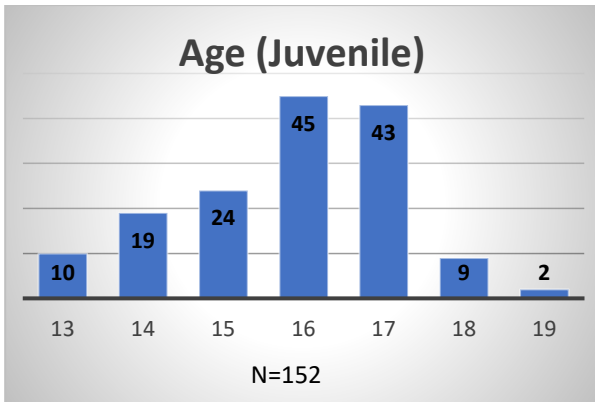

**Daily Data Dashboard – June 26, 2023**  
**Demographics for JTDC Population**  
**Monday Morning Midnight Count**

Total # of probation Involved youth<sup>1</sup>: 1,218

<sup>1</sup> Probation Active: Any youth who is pending sentencing with an active social history, has been formally placed on probation or supervision with Cook County Juvenile Probation on the date of the report.

\*Age, Gender and Race for Criminal Court population (N=1) is not represented in this report.

Data sources: cFive Supervisor – Probation Population and RMIS – JTDC Population

**Daily Data Dashboard – June 26, 2023**  
**Demographics for JTDC Population**  
**Monday Morning Midnight Count**