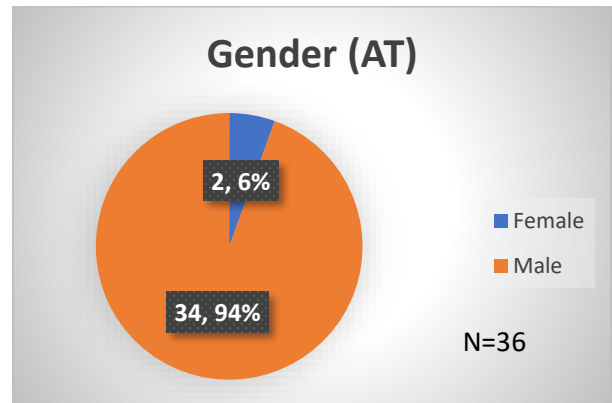

**Daily Data Dashboard – June 26, 2023**  
**Demographics for JTDC Population**  
**Monday Morning Midnight Count**

Total # of probation Involved youth<sup>1</sup>: 1,218

<sup>1</sup> Probation Active: Any youth who is pending sentencing with an active social history, has been formally placed on probation or supervision with Cook County Juvenile Probation on the date of the report.

\*Age, Gender and Race for Criminal Court population (N=1) is not represented in this report.

Data sources: cFive Supervisor – Probation Population and RMIS – JTDC Population

**Daily Data Dashboard – June 26, 2023**  
**Demographics for JTDC Population**  
**Monday Morning Midnight Count**