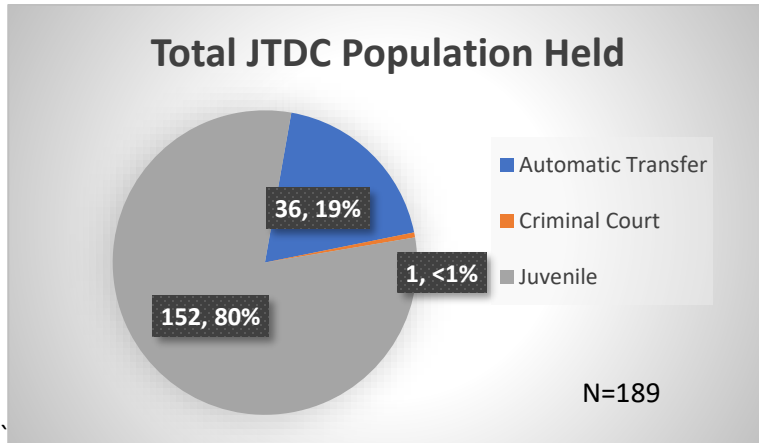

**Daily Data Dashboard – June 26, 2023**  
**Demographics for JTDC Population**  
**Monday Morning Midnight Count**

Total # of probation Involved youth<sup>1</sup>: 1,218

<sup>1</sup> Probation Active: Any youth who is pending sentencing with an active social history, has been formally placed on probation or supervision with Cook County Juvenile Probation on the date of the report.

\*Age, Gender and Race for Criminal Court population (N=1) is not represented in this report.

Data sources: cFive Supervisor – Probation Population and RMIS – JTDC Population

**Daily Data Dashboard – June 26, 2023**  
**Demographics for JTDC Population**  
**Monday Morning Midnight Count**