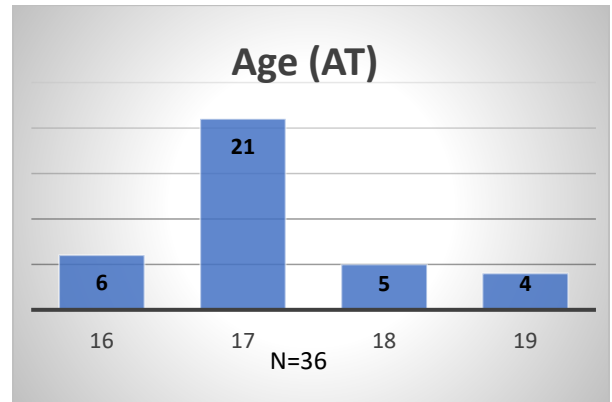

**Daily Data Dashboard – June 26, 2023**  
**Demographics for JTDC Population**  
**Monday Morning Midnight Count**

Total # of probation Involved youth<sup>1</sup>: 1,218

<sup>1</sup> Probation Active: Any youth who is pending sentencing with an active social history, has been formally placed on probation or supervision with Cook County Juvenile Probation on the date of the report.

\*Age, Gender and Race for Criminal Court population (N=1) is not represented in this report.

Data sources: cFive Supervisor – Probation Population and RMIS – JTDC Population

**Daily Data Dashboard – June 26, 2023**  
**Demographics for JTDC Population**  
**Monday Morning Midnight Count**